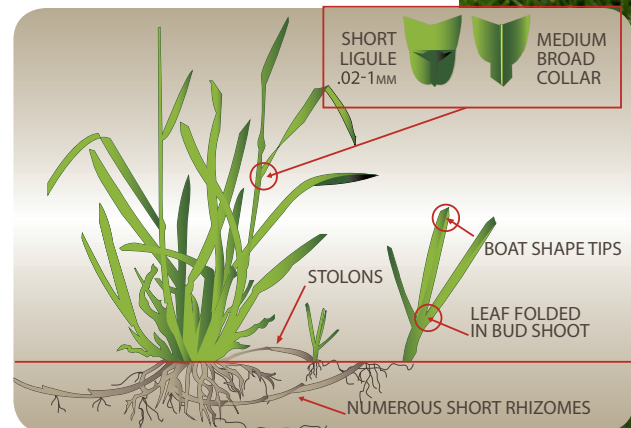

GREENHORIZONS SOD FARMS

HAMILTON (905) 389-1315
CAMBRIDGE (519) 653-7494