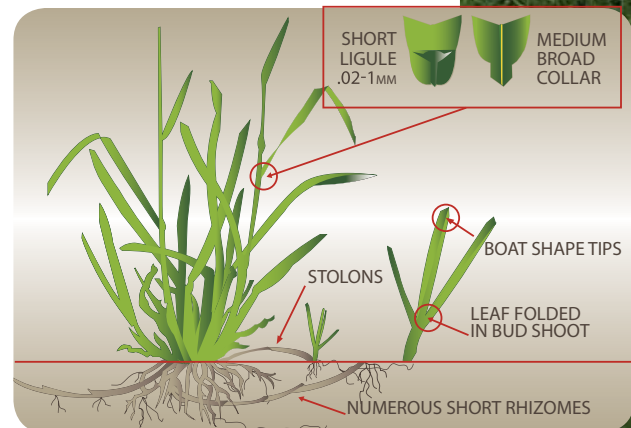

GREENHORIZONS SOD FARMS

HAMILTON (905) 389-1315
CAMBRIDGE (519) 653-7494