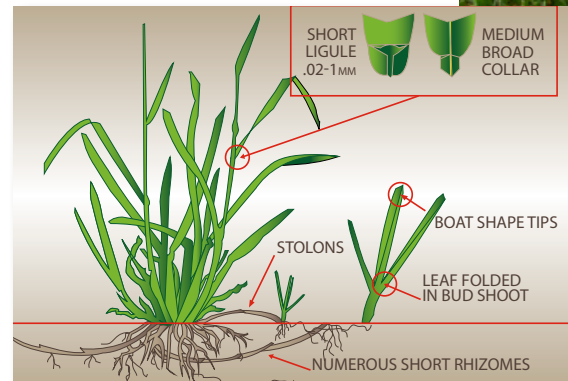

GREENHORIZONS PRODUCT DATA SHEET

PREMIUM BLUEGRASS

GHG Premium Bluegrass is established using *Greenhorizons Sod Farms'* Leading Edge Turfgrass Technology. It is a **blend of 100% Kentucky Bluegrass cultivars** selected through years of research evaluated by the *National Turfgrass Evaluation Program (NTEP)*. We conduct plenty of our own research and testing to choose the best varieties of *Kentucky Bluegrass* for the Southern Ontario climate.

DESCRIPTION

- Kentucky Bluegrass
- Medium-Coarse grass blades
- Dense turf stand
- Dark green colour
- Rhizomatous
- Maintained at 1.75" - 2.25" or 44mm - 57mm

BENEFITS

- The most hardy turfgrass available for Southern Ontario
- Resists winterkill
- Self repairing
- Medium to high traffic tolerance
- Excellent cold tolerance
- Good drought recuperation

LOCATIONS

GHG Premium Bluegrass is grown at the following GHG locations

- Cambridge
- Hamilton
- Burford- Specialty Turfgrass Farm

ROLL SIZE

Small Roll

- 10 square feet - .929 square meters
- 2 feet x 5 feet roll size

Big Roll (Minimum Order Required)

- 280 square feet - 26 square meters
- 3.5 feet x 80 feet double cut roll size

IDEAL APPLICATIONS

GHG Premium Bluegrass is the most diversely used turfgrass in Ontario.

- Residential homes
- Commercial properties
- Parks
- Golf Courses
- Sport Fields