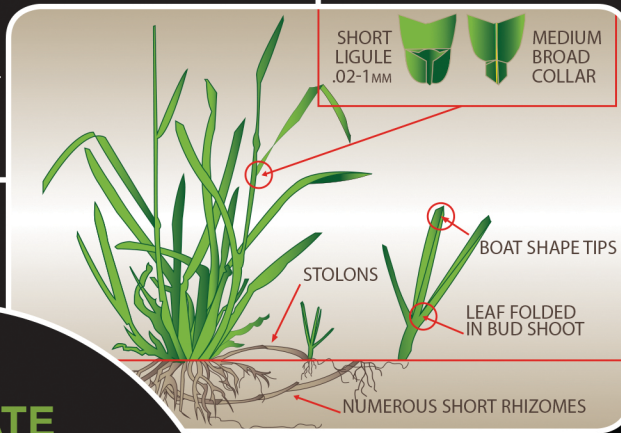

GHG ULTIMATE SPORTS TURF GREENHORIZONS PRODUCT DATA SHEET

IDEAL APPLICATIONS

GHG Ultimate Sports Turf

- Sports Fields
- Golf Courses
- Parks
- High end commercial or residential properties

DESCRIPTION

- Kentucky Bluegrass
- Medium-Course grass blades
- Dense turf stand
- Dark green colour
- Rhizomatous
- Maintained at 1.25" - 1.5" or 31mm - 38 mm

BENEFITS

- The most hardy turfgrass available for Southern Ontario
- Resists winterkill
- Self repairing
- Medium to high traffic tolerance
- Excellent cold tolerance
- Good drought recuperation

LOCATIONS

GHG Premium Bluegrass is grown at the following GHG locations

- Cambridge
- Hamilton
- Burford- Specialty Turfgrass Farm

ROLL SIZE

Small Roll

- 10 square feet - .929 square meters
- 2 feet x 5 roll size

Big Roll

- 280 square feet - 26 square meters
- 3.5 feet x 80 feet double cut roll size

GHG ULTIMATE SPORTS FIELD TURF

Is established using *Greenhorizons Sod Farms* Leading Edge Turfgrass Technology. It is a combination of the latest proven Kentucky Bluegrass cultivars selected through years of research. Research is evaluated from the *National Turfgrass Evaluation Program (NTEP)* alongside Greenhorizons Sod Farms' own research and testing to choose the best varieties of *Kentucky Bluegrass* for Southern Ontario.